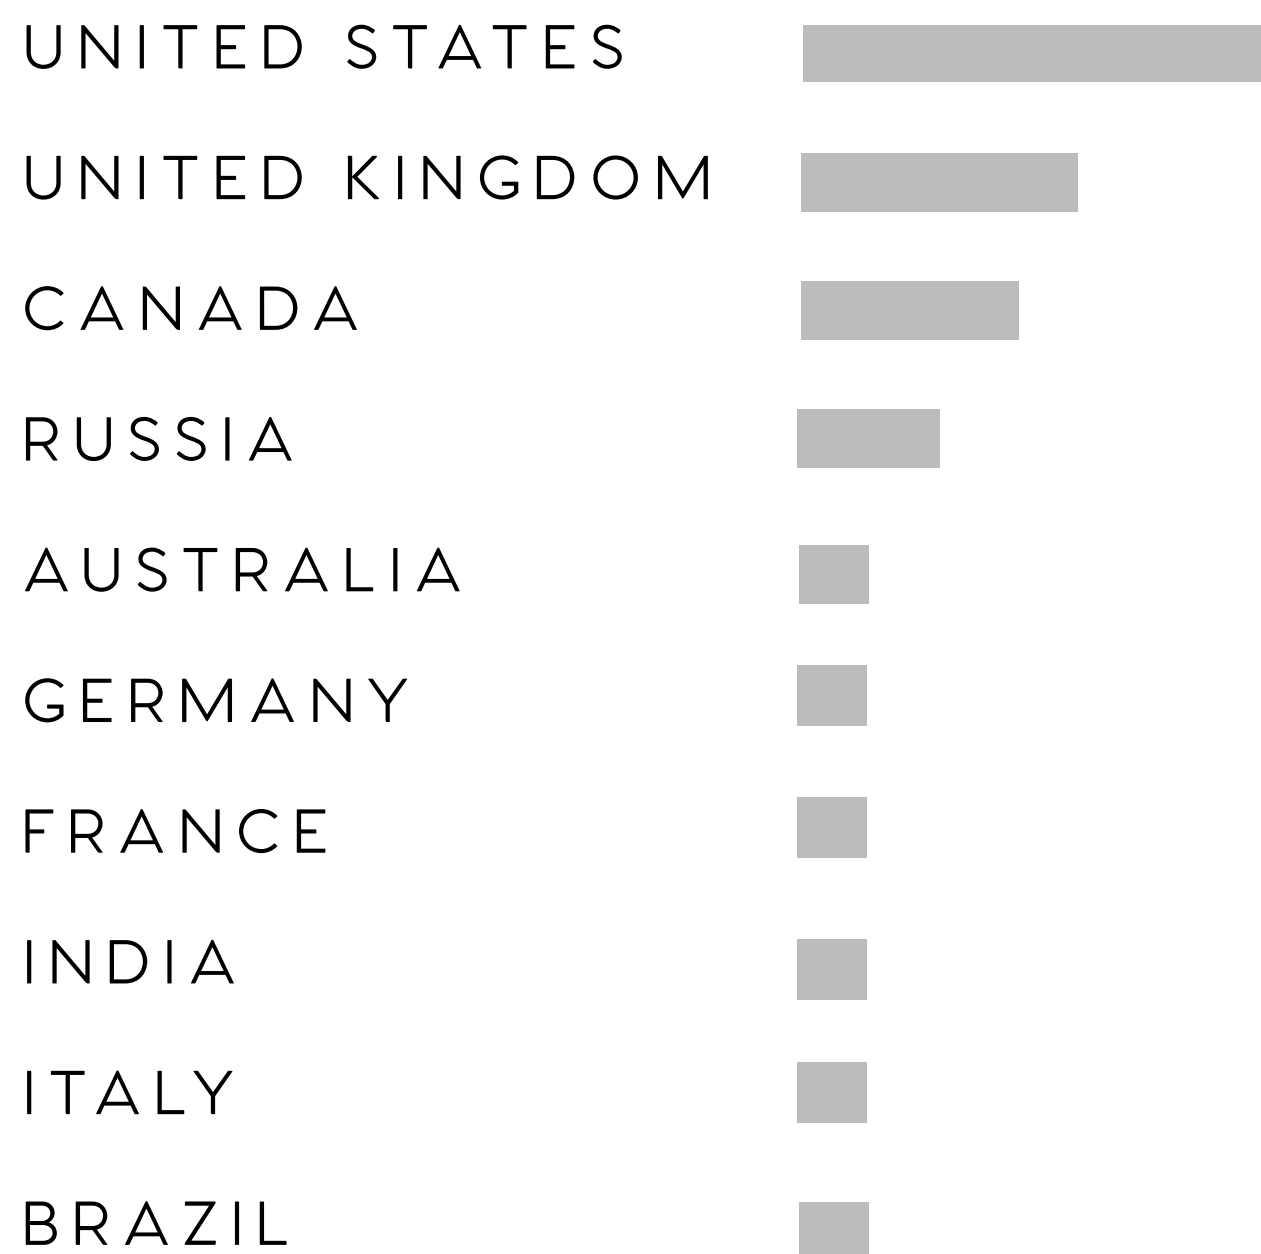

DEMOGRAPHICS

INSTAGRAM STATS

TOP LOCATIONS

AGE RANGE

GENDER

WEBSITE STATS

TOP LOCATIONS

AGE RANGE

Naples

Orlando

GEORGIA

Atlanta

HAWAII

Honolulu

Maui

ILLINOIS

NEW JERSEY

OREGON

Portland

TEXAS

Dallas

Houston

UTAH

Park City

WASHINGTON

Seattle

WYOMING

Jackson Hole

INTERNATIONAL

CANADA

Montreal

Toronto